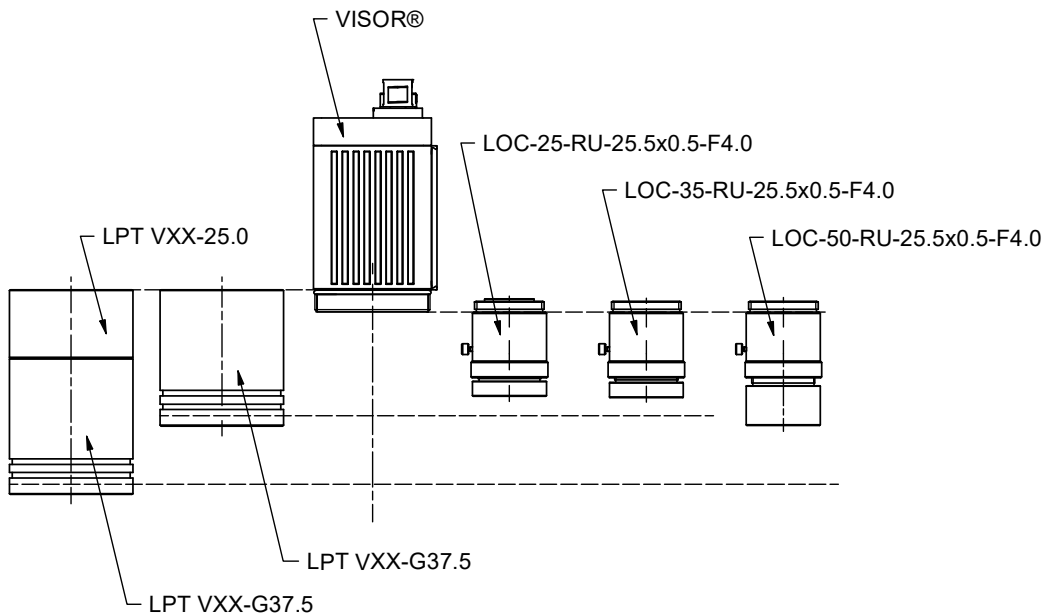

Accessories

Lenses

Lenses, C-mount in robust design (robotics)			
	153-13676	Part number / Article number	LOC-25-RU-25.5x0.5-F4.0 / 526-51546
		Description	C-mount lens 25 mm focal length Focus: manual Aperture: F4.0 Filter thread: 25.5x0.5 Diameter: 28 mm Max. length: 35.6 mm Weight: 45 g
		Suitable for	VISOR® C-Mount
	153-13677	Part number / Article number	LOC-35-RU-25.5x0.5-F4.0 / 526-51547
		Description	C-mount lens 35 mm focal length Focus: manual Aperture: F4.0 Filter thread: 25.5x0.5 Diameter: 28 mm Max. length: 35.17 mm Weight: 45 g
		Suitable for	VISOR® C-Mount
	153-13678	Part number / Article number	LOC-50-RU-25.5x0.5-F4.0 / 526-51548
		Description	C-mount lens 50 mm focal length Focus: manual Aperture: F4.0 Filter thread: 25.5x0.5 Diameter: 28 mm Max. length: 45.3 mm Weight: 62 g
		Suitable for	VISOR® C-Mount

Possible combinations of the robust C-mount lenses with the protective housings