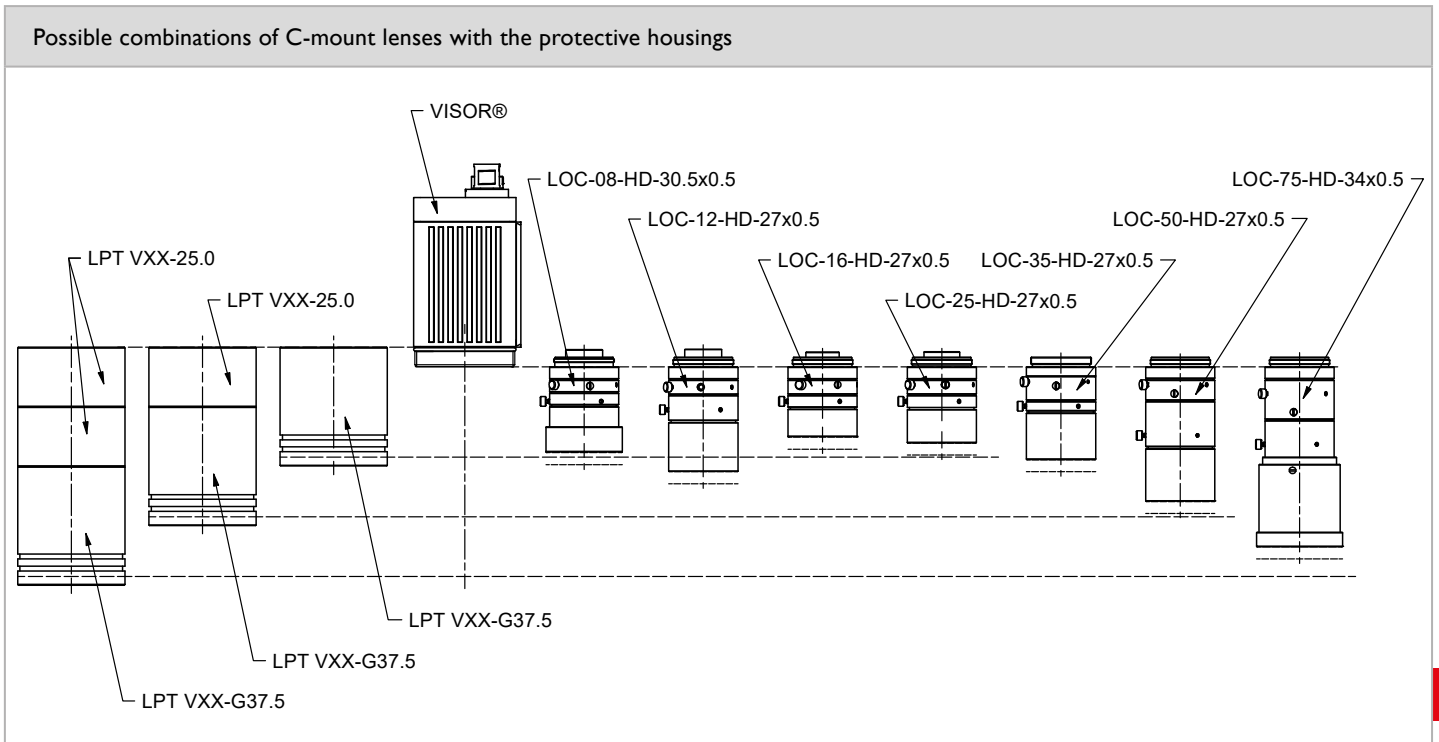

Lenses, C-mount (Cont.)			
		Part number / Article number	LOC-75-HD-34x0.5 / 526-51541
		Description	C-mount lens 75 mm focal length Aperture/focus: manual Filter thread: 34x0.5 Diameter: 36 mm Max. length: 75.5 mm Weight: 96 g
		Suitable for	VISOR® C-Mount